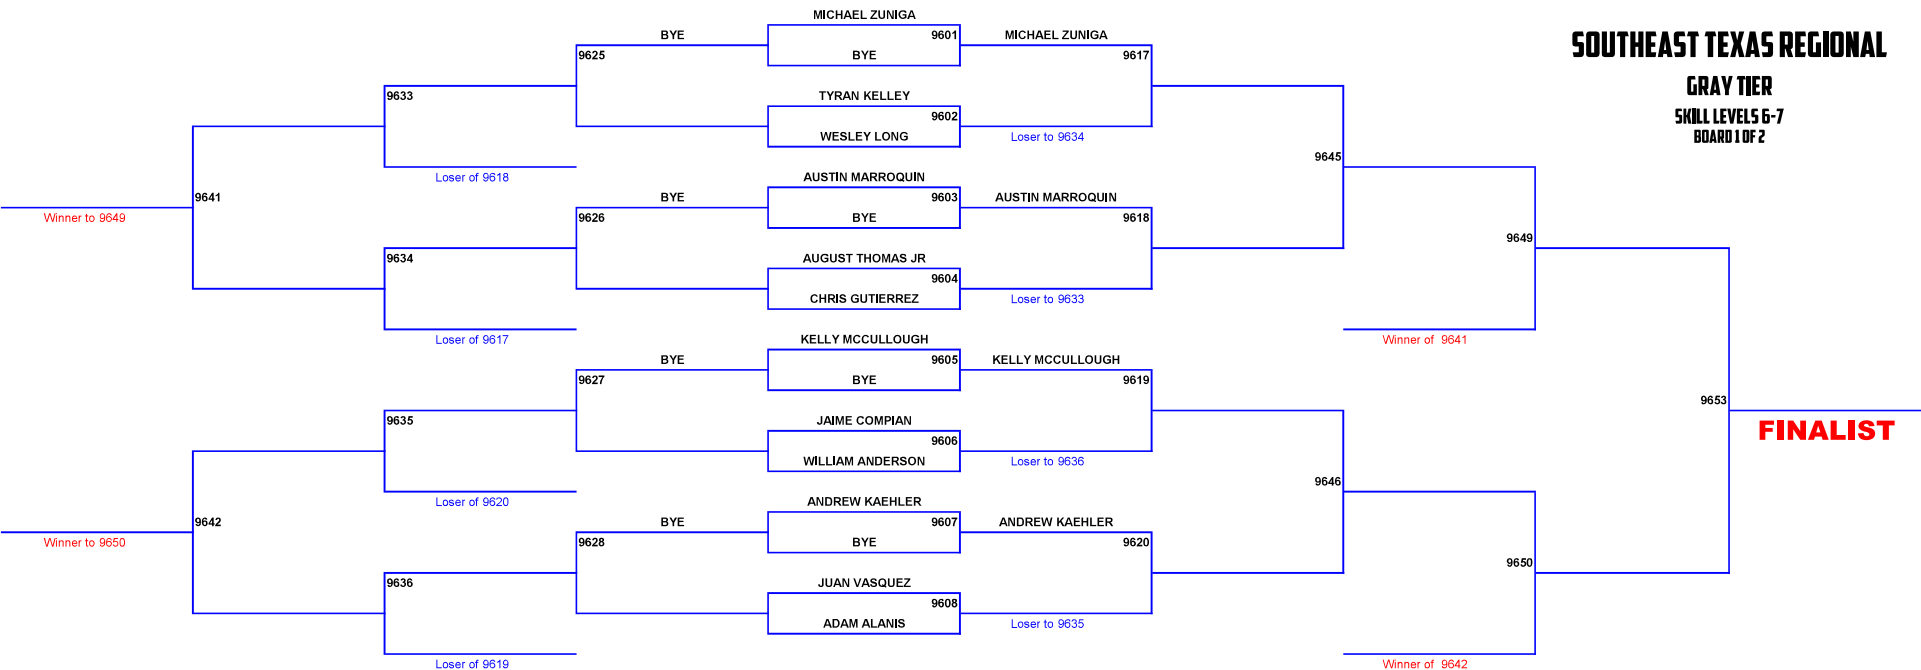

QUALIFIER

SOUTHEAST TEXAS REGIONAL

GRAY TIER
SKILL LEVELS 6-7
BOARD 1 OF 2

Have Fun. Meet People. Play Pool.®